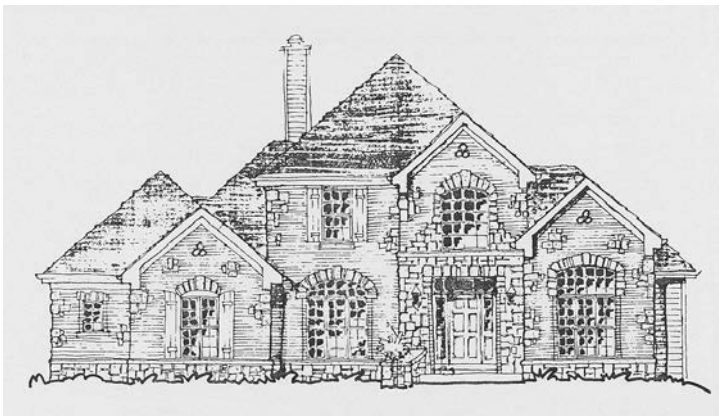

THE WHITEKIRK

Architectural Styles

Classic Colonial

Traditional

Williamsburg

French Chateau

English Cottage

The elevations illustrate optional features. Please consult feature sheet and a DH representative for more information.

THE WHITEKIRK

Designer Portfolio

4 Bedrooms | 3-1/2 Baths | 3,083 sq. ft.

The floor plans and renderings, including driveway location and landscaping, are the artist's conception of the architectural drawings and may vary from actual construction. Features shown will vary by elevation design, options & portfolio selected. All dimensions are approximate. The elevations illustrate optional features. All information, including features, prices and special promotions subject to change without notice. Please consult a feature sheet and DH Custom Homes representative for additional information. 190501