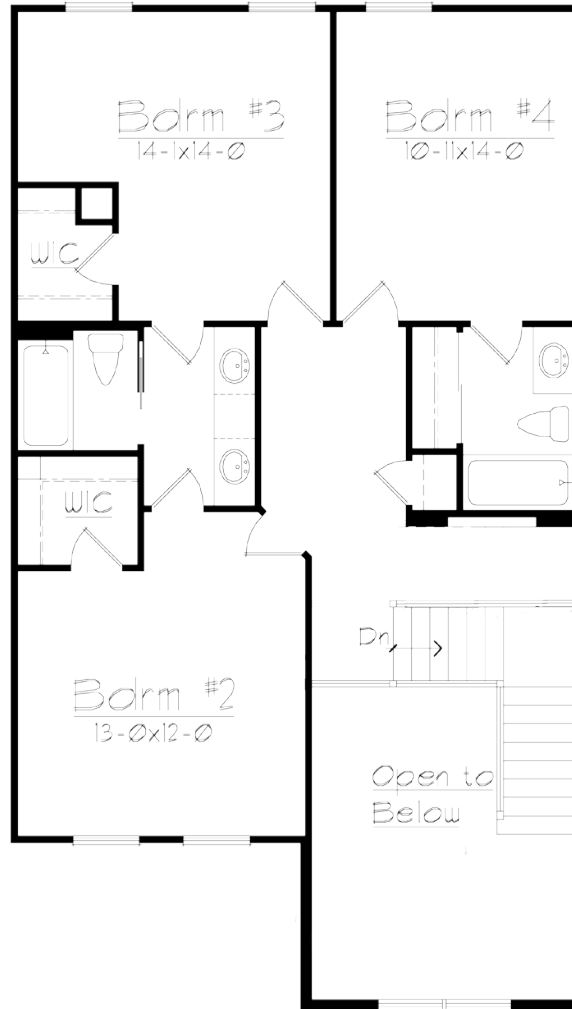

THE WHITEKIRK

Designer Portfolio

4 Bedrooms | 3-1/2 Baths | 3,083 sq. ft.

The floor plans and renderings, including driveway location and landscaping, are the artist's conception of the architectural drawings and may vary from actual construction. Features shown will vary by elevation design, options & portfolio selected. All dimensions are approximate. The elevations illustrate optional features. All information, including features, prices and special promotions subject to change without notice. Please consult a feature sheet and DH Custom Homes representative for additional information. 190501

THE WHITEKIRK

Designer Portfolio

4 Bedrooms | 3-1/2 Baths | 3,083 sq. ft.

Second Floor

The floor plans and renderings, including driveway location and landscaping, are the artist's conception of the architectural drawings and may vary from actual construction. Features shown will vary by elevation design, options & portfolio selected. All dimensions are approximate. The elevations illustrate optional features. All information, including features, prices and special promotions subject to change without notice. Please consult a feature sheet and DH Custom Homes representative for additional information. 190501

THE WHITEKIRK

Designer Portfolio

4 Bedrooms | 3-1/2 Baths | 3,083 sq. ft.

Second Floor with Optional Bonus Room

The floor plans and renderings, including driveway location and landscaping, are the artist's conception of the architectural drawings and may vary from actual construction. Features shown will vary by elevation design, options & portfolio selected. All dimensions are approximate. The elevations illustrate optional features. All information, including features, prices and special promotions subject to change without notice. Please consult a feature sheet and DH Custom Homes representative for additional information. 190501