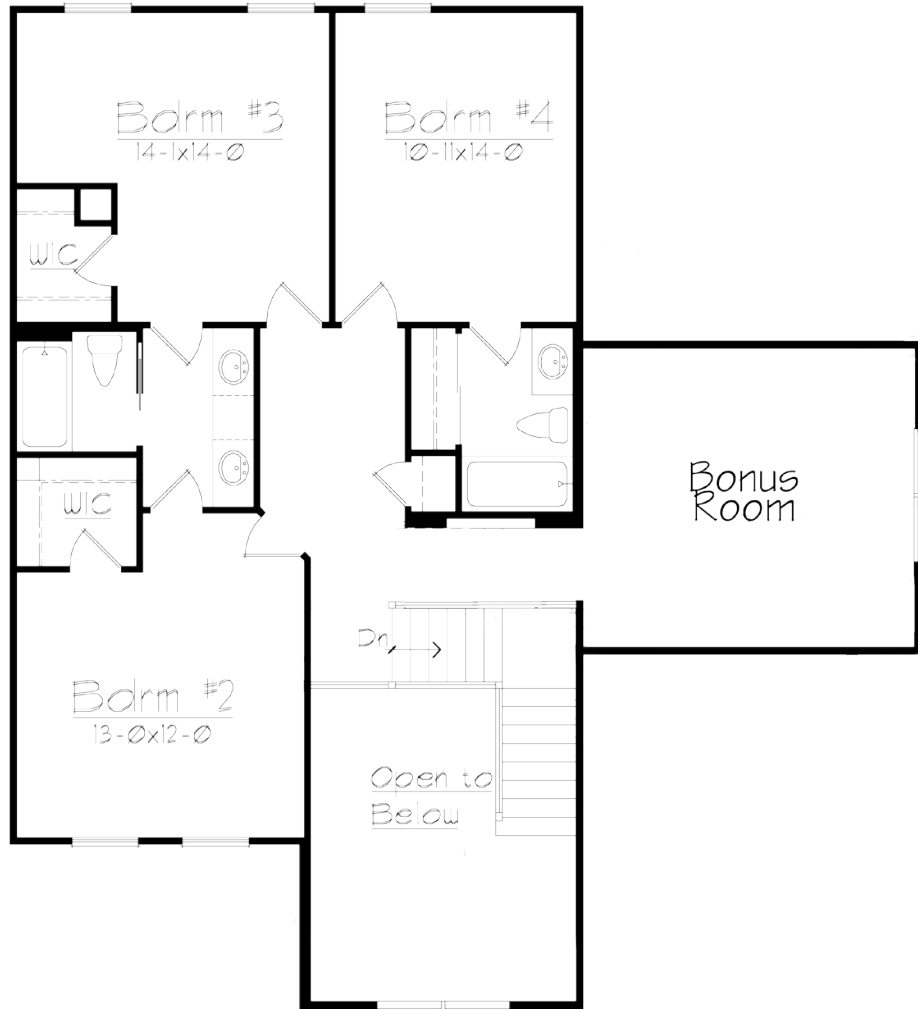

THE WHITEKIRK

Designer Portfolio

4 Bedrooms | 3-1/2 Baths | 3,083 sq. ft.

The floor plans and renderings, including driveway location and landscaping, are the artist's conception of the architectural drawings and may vary from actual construction. Features shown will vary by elevation design, options & portfolio selected. All dimensions are approximate. The elevations illustrate optional features. All information, including features, prices and special promotions subject to change without notice. Please consult a feature sheet and DH Custom Homes representative for additional information. 190501

THE WHITEKIRK

Designer Portfolio

4 Bedrooms | 3-1/2 Baths | 3,083 sq. ft.

Second Floor

The floor plans and renderings, including driveway location and landscaping, are the artist's conception of the architectural drawings and may vary from actual construction. Features shown will vary by elevation design, options & portfolio selected. All dimensions are approximate. The elevations illustrate optional features. All information, including features, prices and special promotions subject to change without notice. Please consult a feature sheet and DH Custom Homes representative for additional information. 190501

THE WHITEKIRK

Designer Portfolio

4 Bedrooms | 3-1/2 Baths | 3,083 sq. ft.

Second Floor with Optional Bonus Room

The floor plans and renderings, including driveway location and landscaping, are the artist's conception of the architectural drawings and may vary from actual construction. Features shown will vary by elevation design, options & portfolio selected. All dimensions are approximate. The elevations illustrate optional features. All information, including features, prices and special promotions subject to change without notice. Please consult a feature sheet and DH Custom Homes representative for additional information. 190501