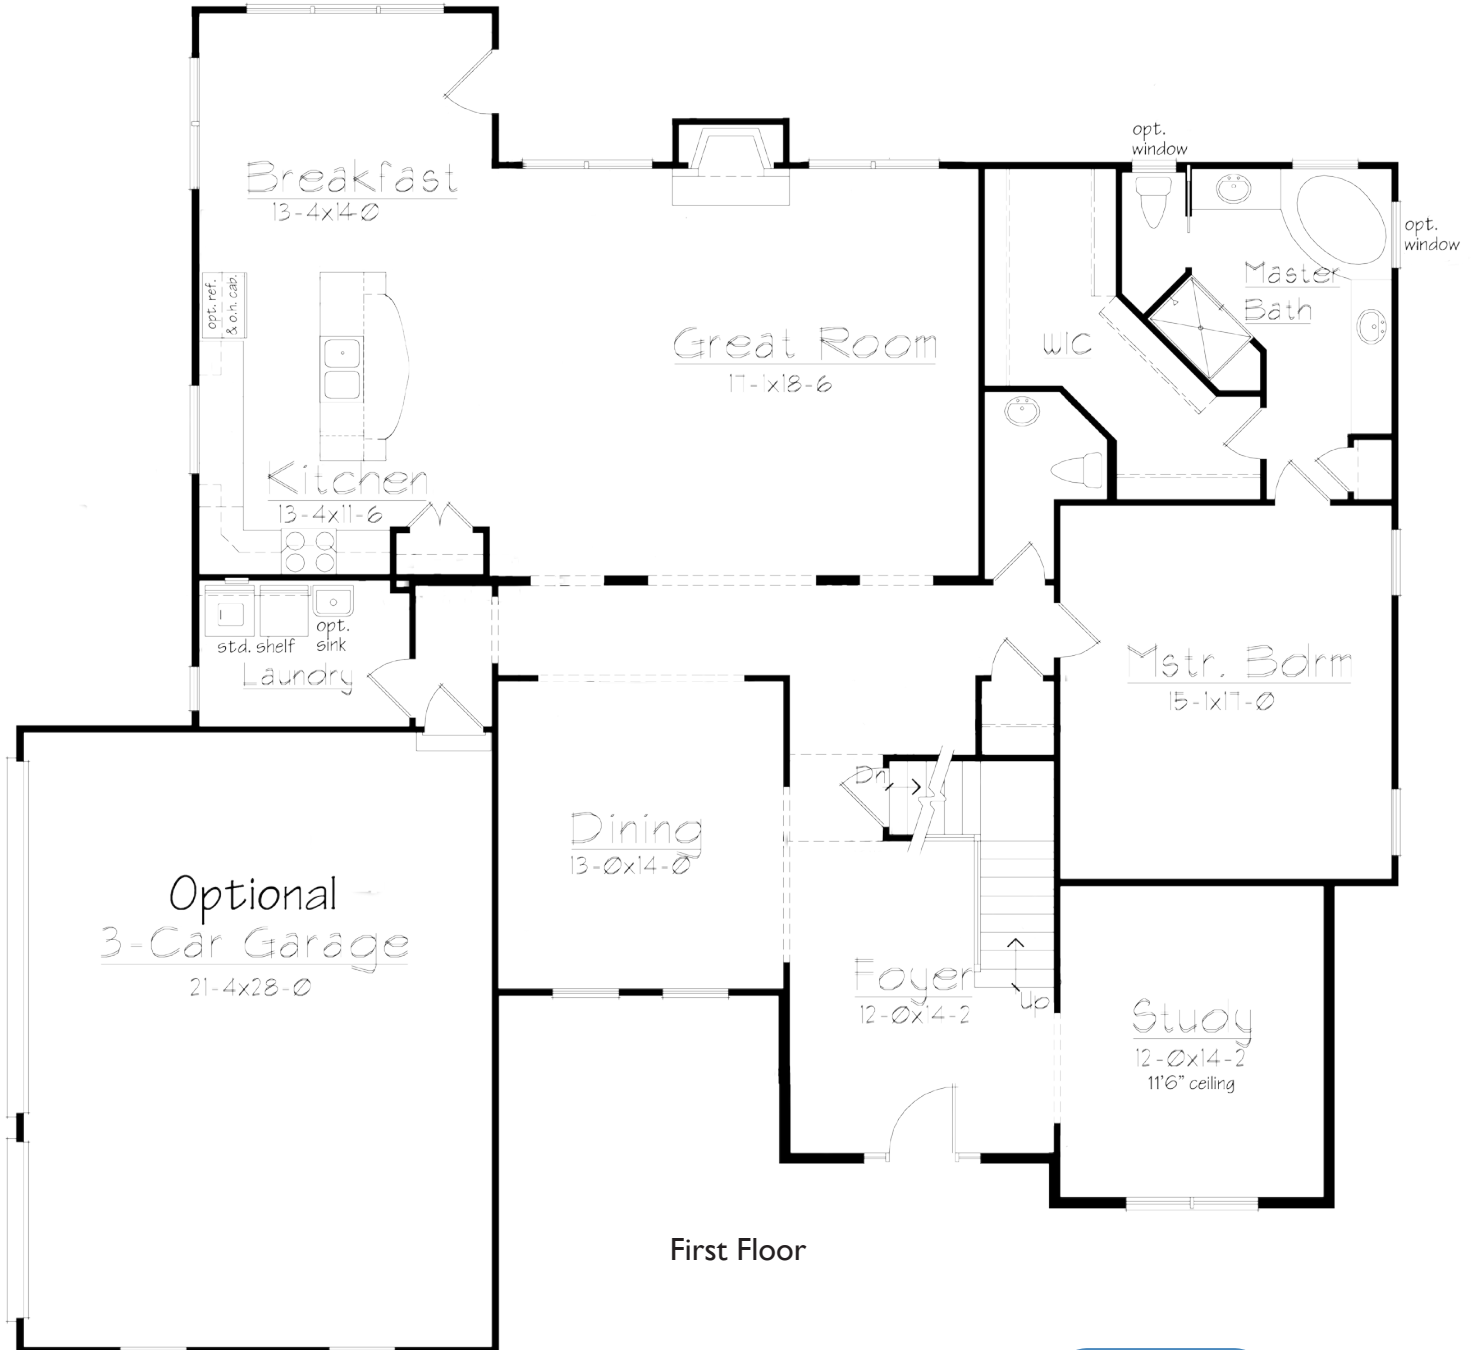

THE WHITEKIRK

Designer Portfolio

4 Bedrooms | 3-1/2 Baths | 3,083 sq. ft.

The floor plans and renderings, including driveway location and landscaping, are the artist's conception of the architectural drawings and may vary from actual construction. Features shown will vary by elevation design, options & portfolio selected. All dimensions are approximate. The elevations illustrate optional features. All information, including features, prices and special promotions subject to change without notice. Please consult a feature sheet and DH Custom Homes representative for additional information. 190501

THE WHITEKIRK

Designer Portfolio

4 Bedrooms | 3-1/2 Baths | 3,083 sq. ft.

Second Floor

The floor plans and renderings, including driveway location and landscaping, are the artist's conception of the architectural drawings and may vary from actual construction. Features shown will vary by elevation design, options & portfolio selected. All dimensions are approximate. The elevations illustrate optional features. All information, including features, prices and special promotions subject to change without notice. Please consult a feature sheet and DH Custom Homes representative for additional information. 190501

THE WHITEKIRK

Designer Portfolio

4 Bedrooms | 3-1/2 Baths | 3,083 sq. ft.

Second Floor with Optional Bonus Room

The floor plans and renderings, including driveway location and landscaping, are the artist's conception of the architectural drawings and may vary from actual construction. Features shown will vary by elevation design, options & portfolio selected. All dimensions are approximate. The elevations illustrate optional features. All information, including features, prices and special promotions subject to change without notice. Please consult a feature sheet and DH Custom Homes representative for additional information. 190501